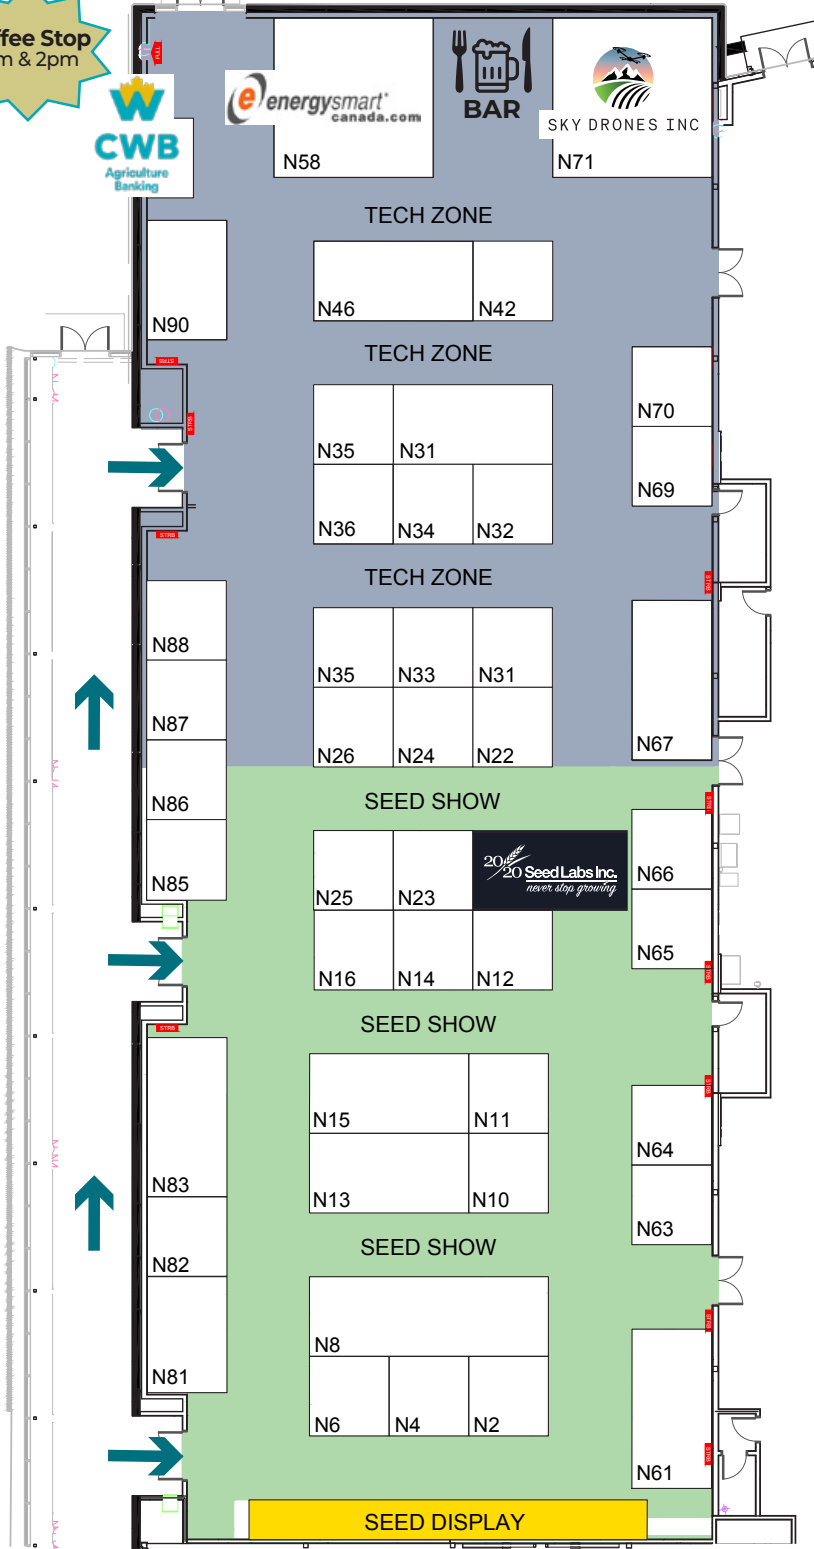

TECH ZONE

SEED FAIR & TECH ZONE

BOOTH #	COMPANY
N21	20/20 Seed Labs
N31	4B Components Ltd.
N83	Alberta Grains
N14	Alberta Pulse Growers
N24	Alberta Seed Processors
N67	Annelida Soil Solutions
N85	Arjazon
N88	Bioline Corp./CanGrow
N13	Brett Young Seeds Ltd.
N2	Brummelhuis Seeds
N10	Canadian Grain Commission
N91	CWB (Canadian Western Bank)
N63	Chin Ridge Seeds
N61	Chinook Treaters and Spreaders
N33	Clean Farms
N66	Columbia Grain International
N8	Columbia Seed Co. Ltd.
N65	DSV Northstar
N58	Energy Smart Can. Ltd.
N25	Farmers Business Network
N42	Farming Smarter
N87	Forty Mile Turf Seed Ltd.
N46	Gaber Distributors
N41	Garratt Industries
N23	Genesis Fertilizers LP
N16	Global Commodities Traders
N69	Green Aero Tech
N82	Imperial Seed Ltd.
N64	K3 Seeds
N15	Mercer Seeds Ltd.
N26	Nufarm
N90	Paramoria Agri-Science Inc.
N81	Performance Seed
N12	Pride Seeds
N86	Quattro Ventures (Seeds)
N11	Rayglen Commodities Inc.
N4	SeCan
N6	SeedNet Inc.
N71	Sky Drones Inc.
N22	Solar Optix Energy Services
N36	Taurus Agricultural Marketing Inc.
N34	Western AG Professional Agronomy