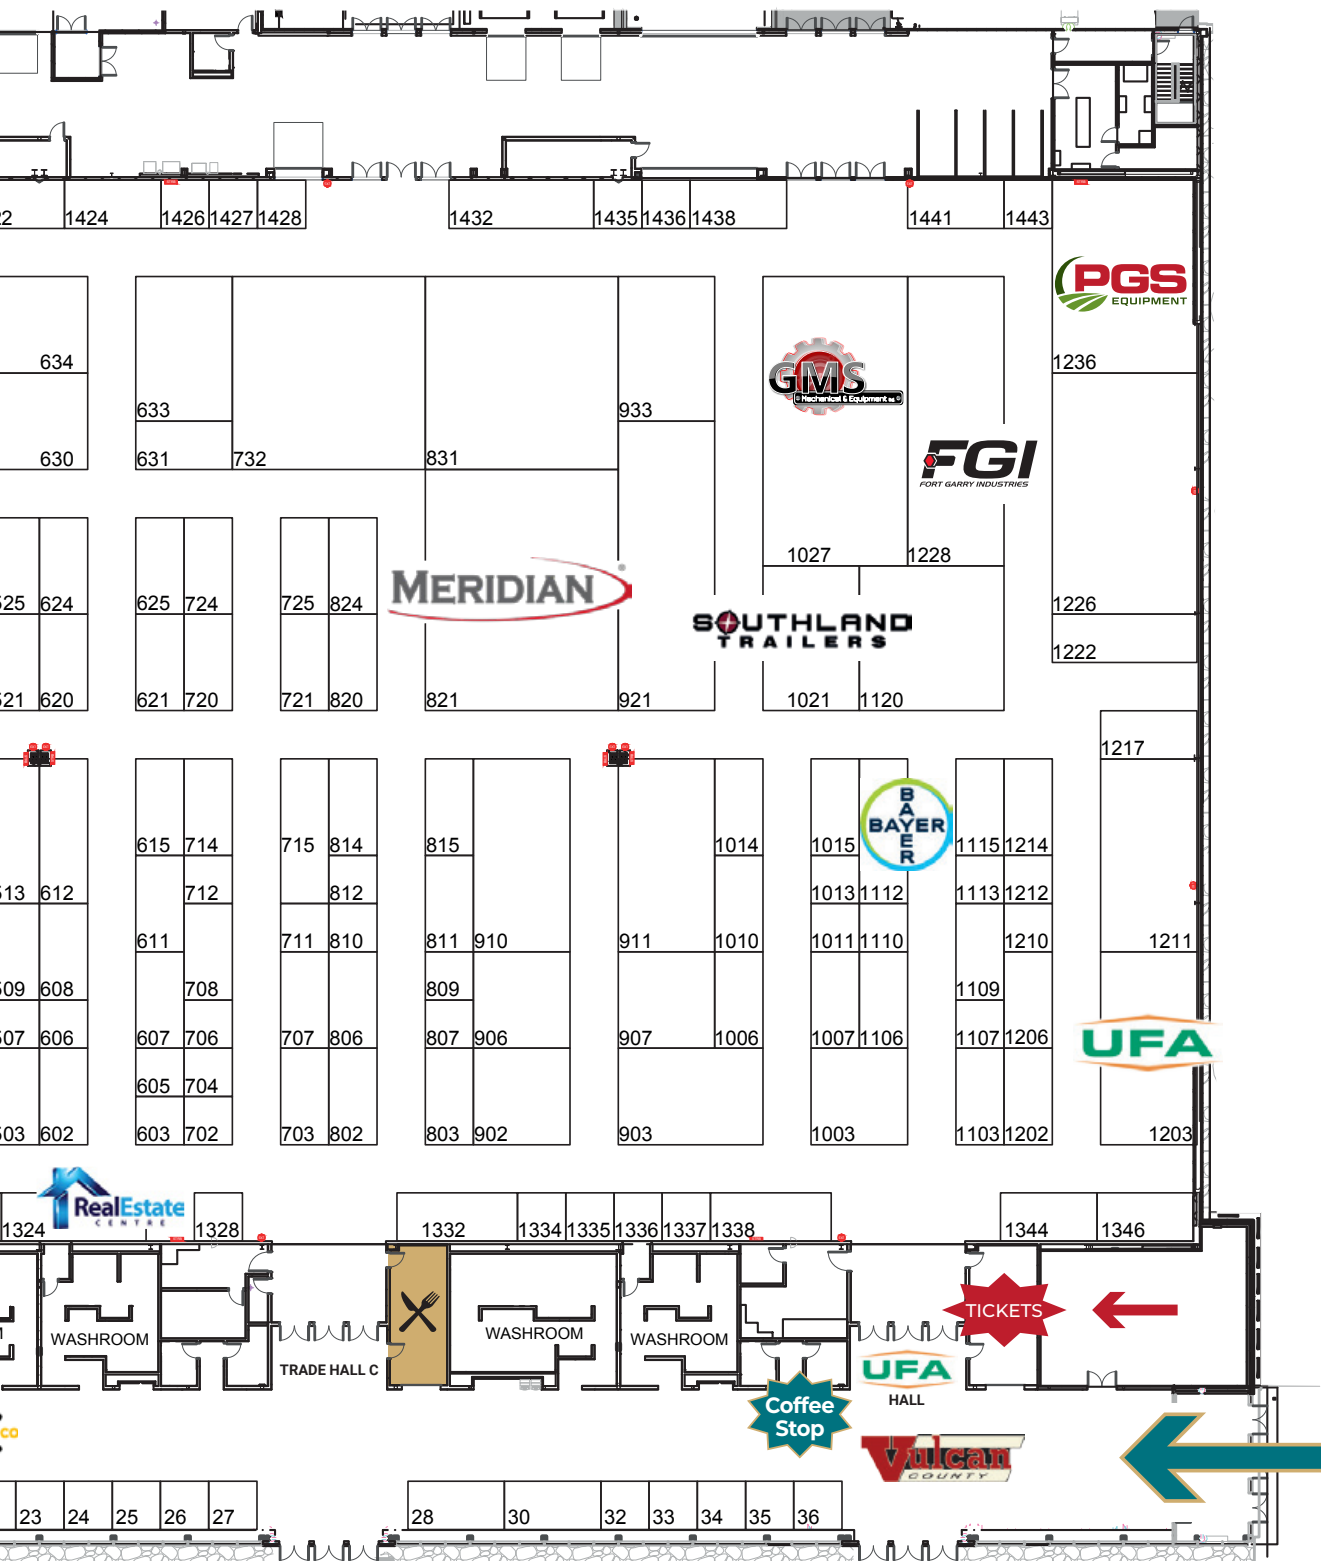

**FEBRUARY 27 - 29, 2024**  
**SHOW HOURS • 9 AM - 5 PM DAILY**

**SOUTH  
PARKING LOT**