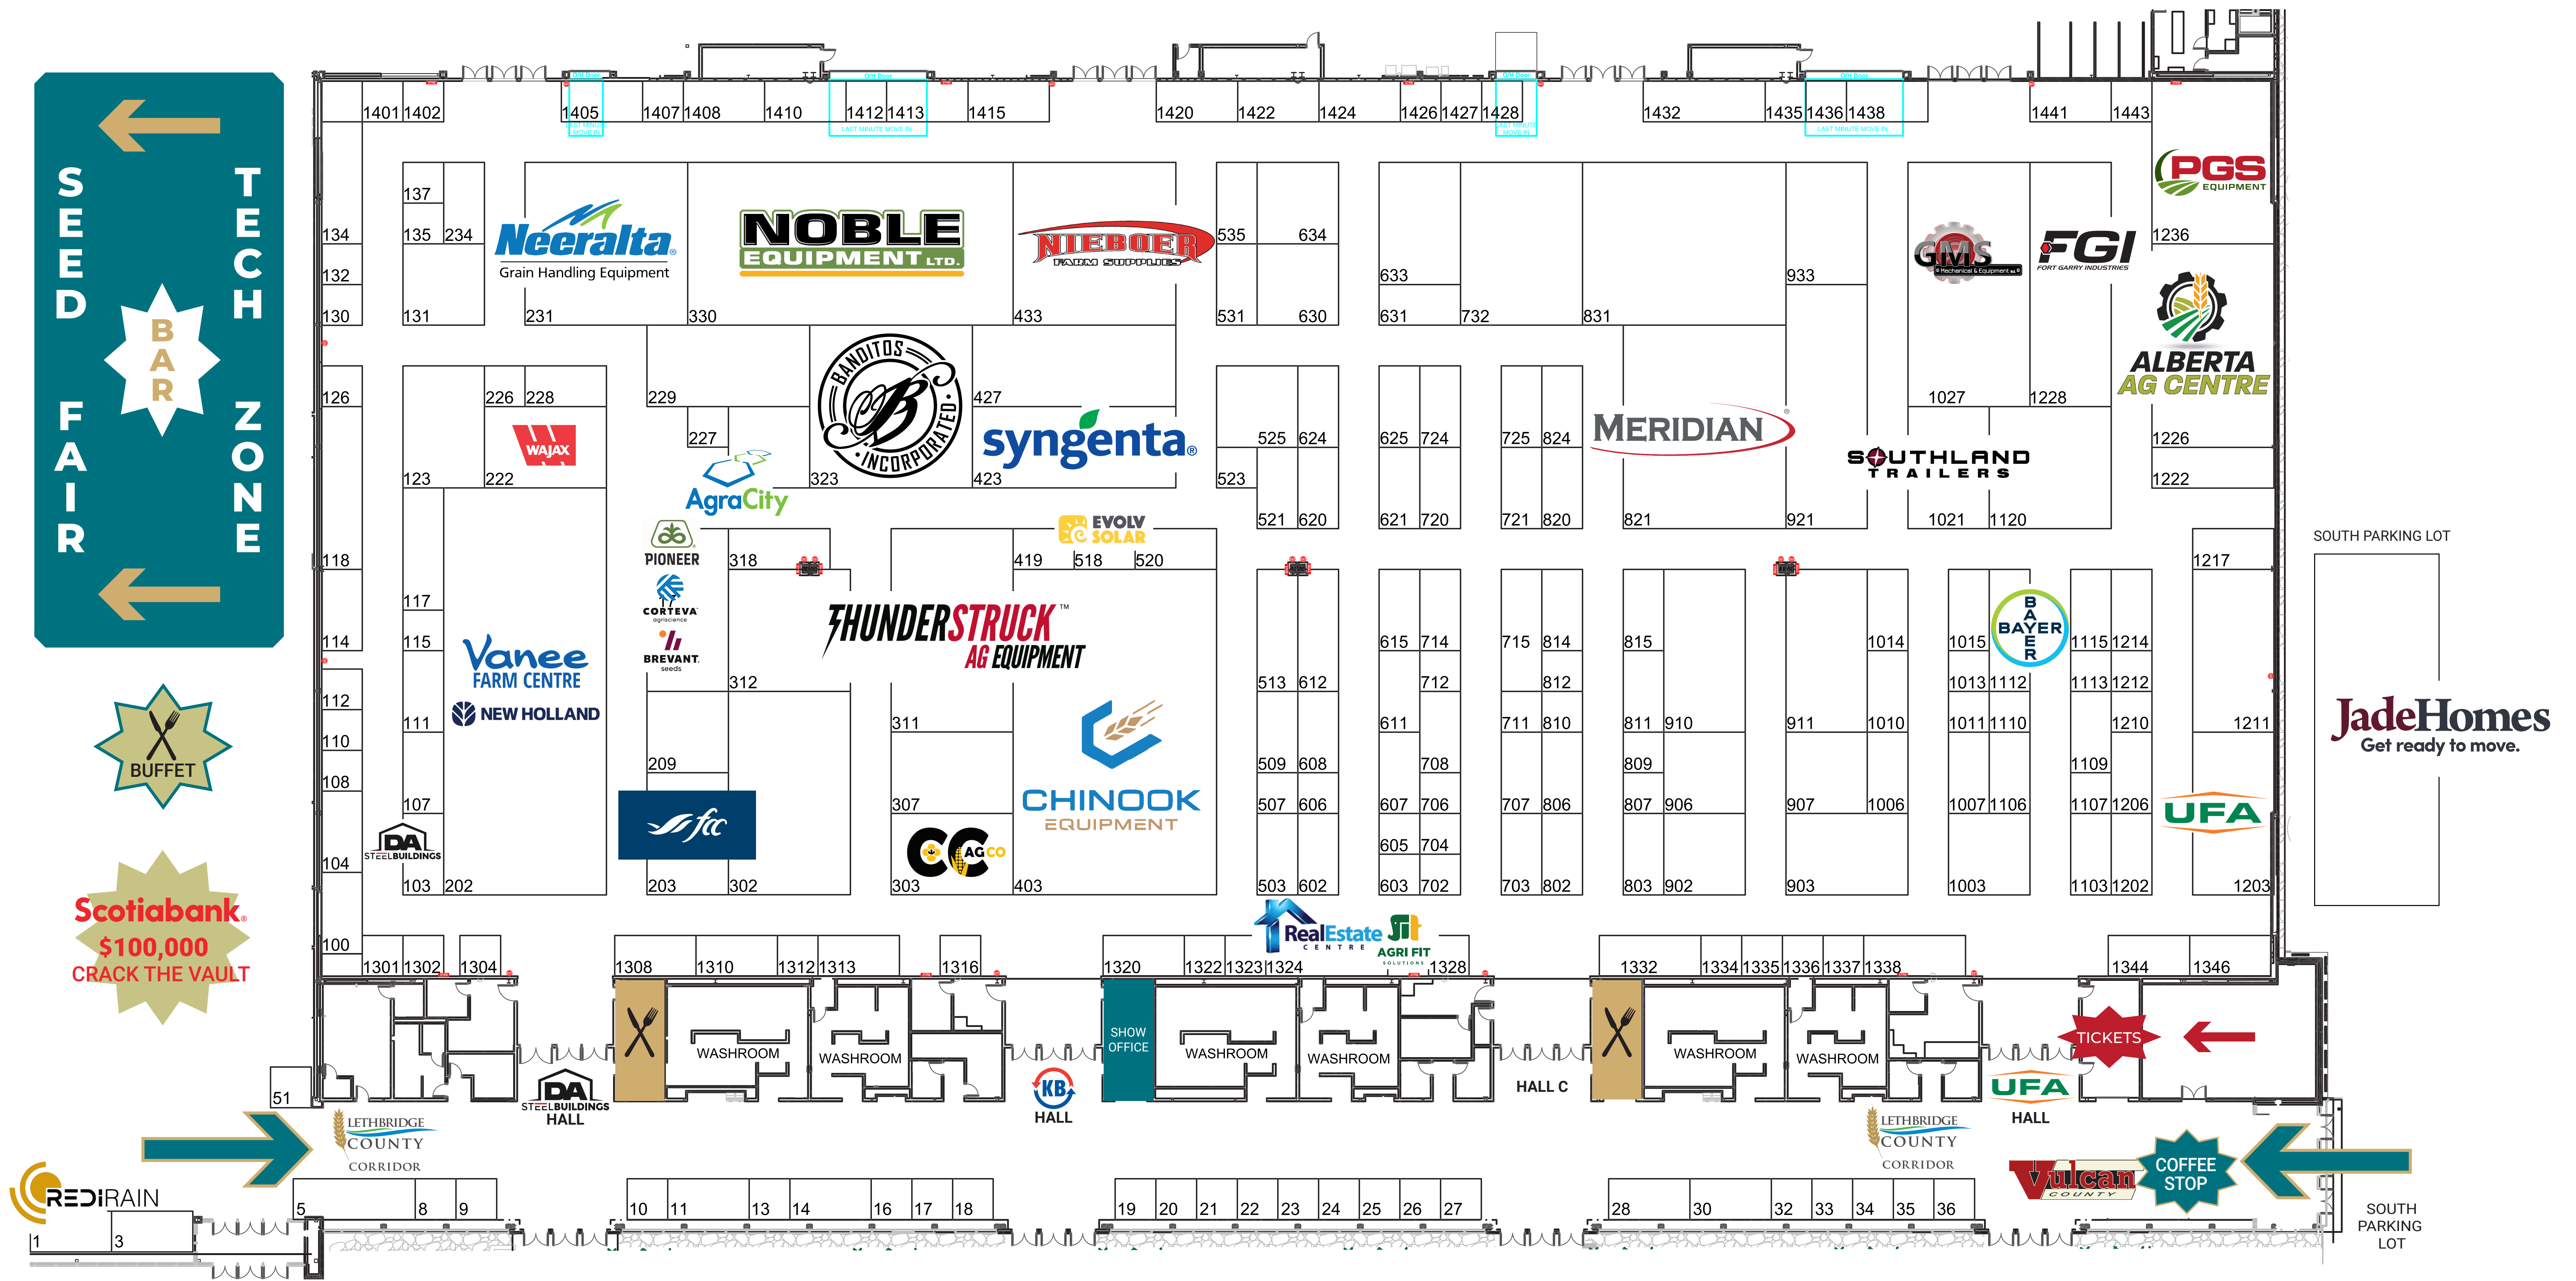

# TRADE HALLS FLOOR PLAN

BOOTH #	COMPANY	BOOTH #	COMPANY	BOOTH #	COMPANY
N21	20/20 Seed labs	30	Earth Smart	107	PowerLift Hydraulic Door
N31	4B Components Ltd.	N58	Energy Smart Can.Ltd.	714	Powerrich Corp
1402	Accurate / Western Scale	706	Enriched Water	702	Prairie Post Frame
35	Acu Fast	1217	EQUS REA Ltd.	1301	Prairie Skies Alfalfa Ltd
24	Adept Industrial Solutions Ltd.	518	EVOLSolar	1322	Prairie Stone Concrete
607	ADM Fertilizer	612	Fabian Seed Farms Inc.	3	Precision AG
1344	Advanced Ag Inc	26	Farm Business Consultants (FBC)	23	Premium Foliars
419	Aerialtech	N25	Farmers Business Network	1222	Preventive Maintenance
322	Agracity Crop & Nutrition	N42	Farming Smarter	N12	Pride Seeds
1426	Agrai Dairy Mart	203	FCC	1405	Puroki Alberta Inc
1324	Agri-Fit Solutions	921	Flaman Sales	N86	Quattro Ventures(Seeds)
100	Agri-King Inc/ Silo-King Forage and Hay treatment	525	FMC Canada	1313	R. A. West International Inc.
108	Agri-Novatex Canada Ltd.	1228	Fort Garry Ind	624	R.P.H. Irrigation
1202	Agroplus Inc	N87	Forty Mile Turf Seed Ltd.	N11	Raygen Commodities Inc.
1210	Airguard Inc.	427	Fountain Tire & Asceno	1324	Real Estate Centre (The)
1226	Alberta AG Centre	803	Frontlink Inc	22	Redfern Enterprises
N83	Alberta Grains	N46	Gaber Distributors	1	Redi Rain
N14	Alberta Pulse Growers	N41	Garratt Industries	625	Remuda Building
N24	Alberta Seed Processors	1323	GEN Manufacturing Ltd.	209	Richardson Pioneer Ltd
312	Alltech (KEENAN)	N23	Genesis Fertilizers LP	621	Ridgeline Contracting Ltd.
318	Alltech Canada	1320	Glass-Pac Canada	1212	Ritchie Bros
806	Alpine Solutions	N16	Global Commodities Traders Inc.	307	Rocking Horse Industries
1410	AfS Consulting	1027	GMS Mechanical & Equipment	9	Sandman Hotel Group
N67	Annelida Soil Solutions	229	Goldridge Industries Inc	1441	Schippers Canada Ltd.
N85	Arjazon	28	Graham Seed Treating Systems Ltd	Nth Foyer	Scotiabank
907	Ashland/K-Tech	602	Grain Storage Solutions	N4	SeCan
1110	ASLE Technologies Group (ATG)	633	Great West Kenworth	N6	SeedNet Inc
137	Atom-Jet Industries	N69	Green Aero Tech	520	Shimek Industries
507	ATP Nutrition Ltd	134	Green Prairie International	1438	Simplot
1107	Avonlea Interior Products	13	Hire - Standard	N71	Sky Drones Inc
323	Banditos Incorporated	115	Holmes Eco Water	234	Skyway Grain Systems
1103	Banga's Equipment	1010	Hotsy Water Blast	N22	Solar Optix Energy Services
903	BASF	634	Huber Equipment	1120	South Country Co-Op Ltd.
1112	Bayer Crop Science	25	HWY 3 Twin Development Assoc.	118	Southern Irrigation
724	Belchim Crop Protection Canada	513	I Beam Irrigation	1408	Southern Rewind
906	Best Farming Systems	1302	ICC Distribution Group	1412	Southern Scale
1106	B-Hyve AG	N82	Imperial Seed Ltd	1021	Southland Trailer Corp.
521	Bio-Agtive Emissions Farming	228	Independent Crop Inputs	703	Southridge Construction Ltd
N88	Bioline Corp./CanGrow	820	Integrity Post Structures	620	Southwest Design & Construction
126	Boehringer-Ingelheim Animal Health Inc	132	Interlake Resources Inc	1312	Specialized Spray Inc
1338	Bos Agri Sales	Sth Lot	Jade Homes	1428	Spring Water /White shell
831	Bourgault Industries Ltd	503	Jepson Petroleum	51	Stamp Seeds
732	Brandt	1346	Johnston's Grain Ltd.	110	Standard Scale
N13	Brett Young Seeds Ltd	N64	K3 Seeds	1427	Steve's Urethane Inc
N2	Brummelhus Seeds	32	Keystone Concrete Ltd	11	Strait Way Ltd
535	Bushel Plus	1206	Komet Irrigation	1407	Sunnybrook Welding & Machine Shop
911	Cams AG	1443	L.A. Satellite	721	SuperForm Products Ltd
19	Canadian Agri-Blend Inc.	824	Landview Drones	423	Syngenta Canada Inc.
N32	Canary Bio Fuels ( aka JGL Commodities	5	Lethbridge College	114	Taber Diesel Services Ltd
606	Can-Seed Equipment	10	Lethbridge County Agricultural Service Board	1115	Taber Home & Farm Centre
135	CBM Lighting	123	Lethbridge Dairy Mart Ltd	1011	Tama Canada
603/N63	Chin Ridge Seeds	810	Link Builders	27	Taslar Trading Corp/Nanton Seed
1308	Chinook Country Pressure Washers Ltd	711	Linkage Ag Solutions	N36	Taurus Agricultural Marketing Inc
403	Chinook Equipment	34	M & K Home Sales	1316	TD Agriculture
631	Chinook Farm innovations	704	Marketplace Commodities	8	Team Auctions Ltd
N61	Chinook Treaters and Spreaders	802	Maximum H2O	111	The Containment Answer
20	CIBC	N15	Mercer Seeds Ltd.	1415	The Gear Centre
N33	Clean Farms	821	Meridian Manufacturing	1401	Thomas Radiators Ltd.
1214	Clews Storage Management	712	Mid-West Pump (90) Ltd.	311	Thunderstruck Ag Equipment
N66	Columbia Grain International	130	Millennium Genetics	910	Treadstone Machinery Ltd.
N8	Columbia Seed Co. Ltd.	1424	Moboots AG	715	Trinity Bio Chem Inc.
21	Communications Group Lethbridge Ltd.	112	Mountainview Systems	1015	Trouw Nutrition Canada
509	CORR Grain Systems Inc.	815	Mustang Trailers And Welding	226	TruGreen Metal Recycling
217	Corteva - Pioneer Hi-Bred Canada Co.	231	Neeralta Manufacturing Inc	1203	UFA
217	Corteva Agriscience Canada Company	1413	New Line Hose & Fittings	1310	UPL Agro Solutions
608	Covers and Co	933	New Way Irrigation	17	Vale Industries
707	Croplands Equipment	725	New West Truck Centres	1420	Vandenberg Hay Farms
N91	CWB National Lease /Candian Western Bank	611	Nexus BioAG	202	Vanee Farm Centre
103	D.A. Steel Buildings	433	Nieboer Farm Supplies	104	Viterra
523	Dairy Lane Systems	330	Noble Equipment	37	Vulcan County
1332	D-Com Energy Solutions	N26	Nufarm	222	Wajax
720	Decisive Farming by TELUS Agriculture	605	Omex Agriculture	14	Wall Grain Handling Systems
131	Delcan Building Materials	615	One Guy Garage Auto	1007	Water Tec
1003	Delta Irrigation	36	One Time Fencing	1109	Wentworth Ag
902	Dennis Dirtworx	708	Optimum Mfg Ltd	630	Westco Construction Ltd.
1336	Destiny Homes	811	Outback Guidance	N34	Western Ag Professional Agronomy
807	DLF Canada Inc.	1211	Palliser Sales	1422	Western Generator
303	Double C Ag	N90	Paramoria Agri-Science inc	1334	Western Solar
1013	Double R Value Insulation Ltd	227	Parker - Baldwin Filters	1337	Wind & Sun Protection
1335	Down to Earth Labs	33	Parrish & Heimbecker	814	Wurth Canada
N45	Dragon-Line, Mobile Drip Irrigation	531	Penergetic Canada	1113	Xite Bio
N65	DSV Northstar	N81	Performance Seed	812	Yara Belle Plaine
1006	Dunlop Truck Centres Ltd.	1236	PGS Equipment Ltd.	1304	Zipperlock Building Co.
1014	Dutch Agriculture	1435	Pillar Lasers		
809	Dutchie Dirt-Moving	117	Pioneer Coupler Cattle Oiler Co.		
18	E.C.I. Environmental Choice Inc	16	Plants Dig Soil Consulting		